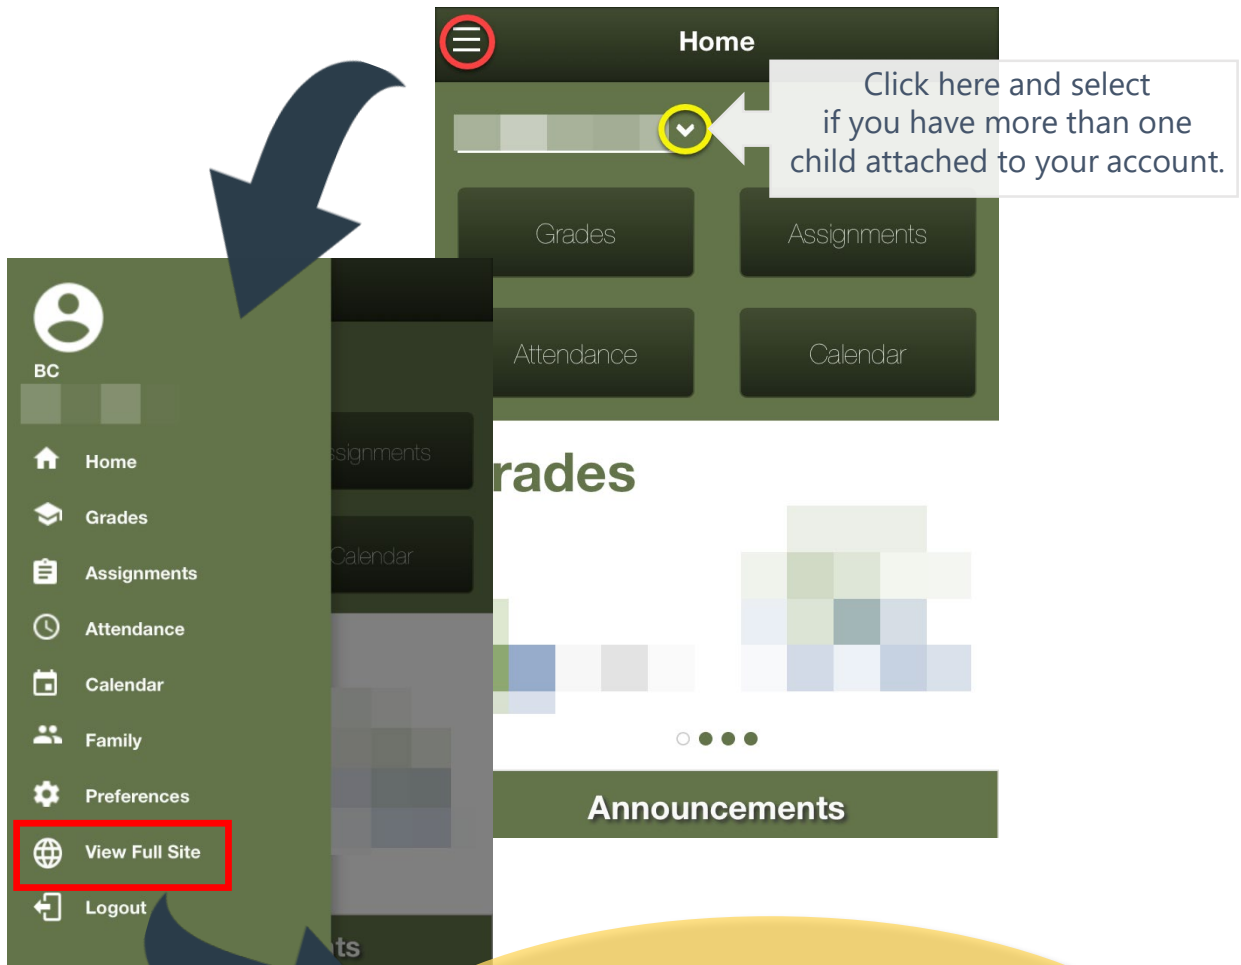

## Mobile Interface

The MyEducationBC Mobile Interface is a pared-down version of the full MyEducationBC website on your iOS or Android-based smartphone or tablet device.

### Accessing Report Cards?

Click  **View Full Site** to access the **Published Reports**. From the View Full Site interface, you can use MyEducation BC will the same functionality as if you were using your laptop or desktop Please see the "Navigating MyEdBC" section - [click here](#).